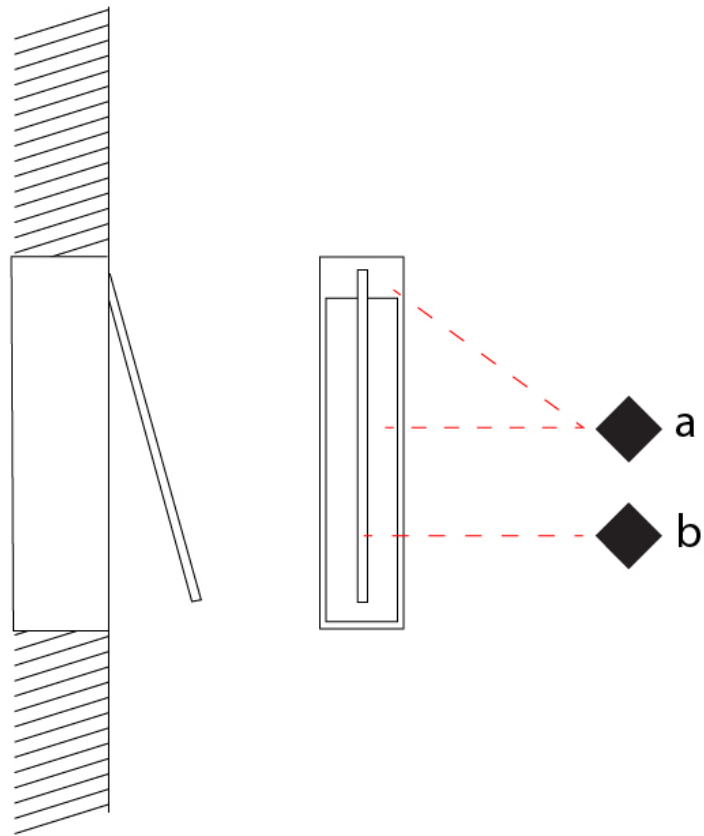

SPILO 1 ROD RECESSED

D46006-

PROJECT
TYPE
SPECIFIER
QUANTITY
DATE

D