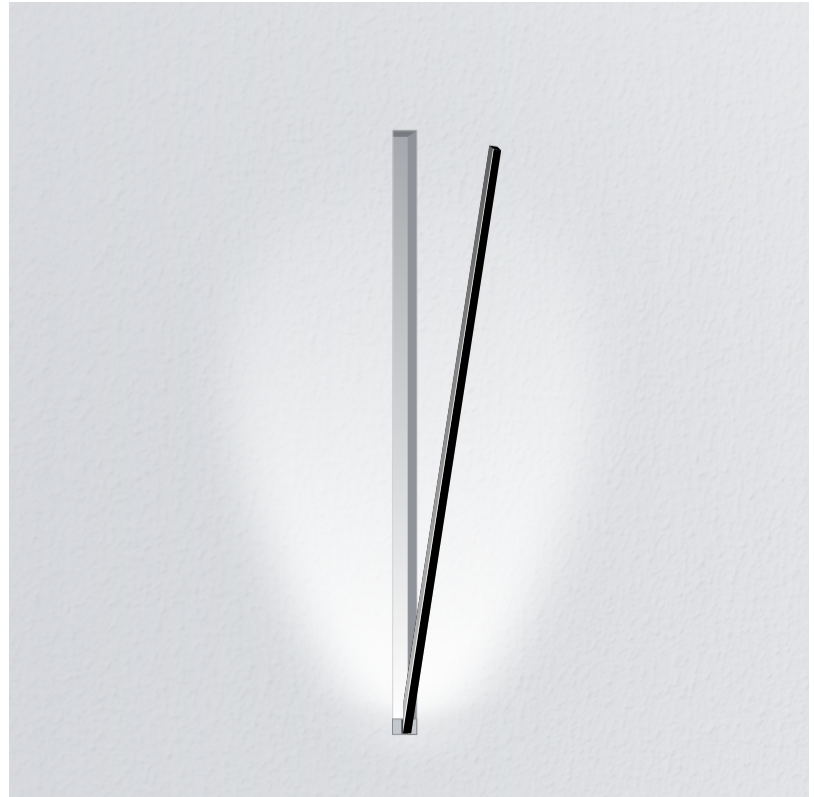

PROJECT	_____
TYPE	_____
SPECIFIER	_____
QUANTITY	_____
DATE	_____

SPILLO 1 ROD RECESSED

D46009- _____ - _____

base number   Color   Finish
_____   Temperature   Options

1. To build a product code in our configurator select the specify button on the base model # product page
2. To build a manual product code on this datasheet choose from the options listed below in blue font and add the suffix to the base model #

GENERAL

Series: Spillo
Subseries: Spillo 1 Rod
Brand: Icone
Division: Design
Mounting Type: Recessed
Mounting Location: Wall
Subcategory: Ambient

PHYSICAL

Shape: Rectangle
Width (mm): 33
Width (in): 1 ⁵/₁₆
Height (mm): 826
Height (in): 32 ¹/₂
Min. Recessing Depth (mm): 30
Min. Recessing Depth (in): 1 ³/₁₆
Light Distribution: Adjustable
Fixture Finish: WHI / BLK / CHR / BGD
Fixture Material: Brass

ELECTRICAL

Lamp Type: LED
Total Output Wattage (W): 10.56
Dimming: 0-10V Dimming
Driver Included: No
Driver Location: Remote
Driver Type: Constant Voltage - 120Vac
Driver Class: Class 2
Input Voltage (V): 120
Output Voltage (V): 12
Upon Request: (Not included, see components) 0-10Vdc dimming / 277Vac

LED

Color Temperature (°K): 2700 / 3000
Nominal Lumen (lm): 880
CRI: >90 CRI
Lamp Life (hrs): 50000

OPTICAL

Adjustability: Tilt 120°

RATINGS AND CERTIFICATIONS

Certified By: Certified for North American Standards
IP rating: IP20