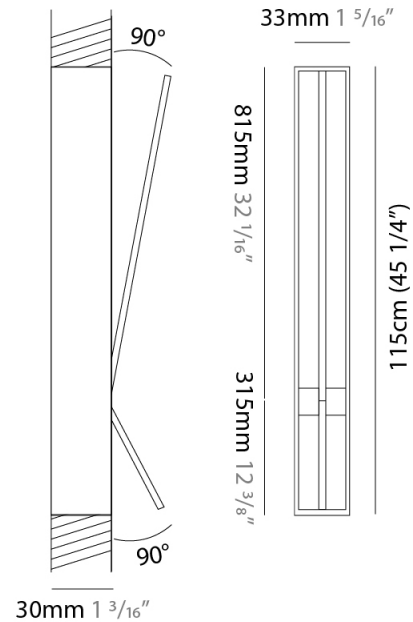

GENERAL

Series: Spillo
 Subseries: Spillo 1 Rod
 Brand: Icone
 Division: Design
 Mounting Type: Recessed
 Mounting Location: Wall
 Subcategory: Ambient

PHYSICAL

Shape: Rectangle
 Width (mm): 33
 Width (in): 1 ⁵/₁₆
 Height (mm): 426
 Height (in): 16 ³/₄
 Min. Recessing Depth (mm): 30
 Min. Recessing Depth (in): 1 ³/₁₆
 Light Distribution: Adjustable
 Fixture Finish: WHI / BLK / CHR / BGD
 Fixture Material: Brass

GENERAL

Series: Spillo
 Subseries: Spillo 1 Rod
 Brand: Icone
 Division: Design
 Mounting Type: Recessed
 Mounting Location: Wall
 Subcategory: Ambient

PHYSICAL

Shape: Rectangle
 Width (mm): 33
 Width (in): 1 ⁵/₁₆
 Height (mm): 626
 Height (in): 24 ⁵/₈
 Min. Recessing Depth (mm): 30
 Min. Recessing Depth (in): 1 ³/₁₆
 Light Distribution: Adjustable
[Fixture Finish: WHI / BLK / CHR / BGD](#)
 Fixture Material: Brass

GENERAL

Series: Spillo
 Subseries: Spillo 2 Rod
 Brand: Icone
 Division: Design
 Mounting Type: Recessed
 Mounting Location: Wall
 Subcategory: Ambient

PHYSICAL

Shape: Rectangle
 Width (mm): 33
 Width (in): 1 ⁵/₁₆
 Height (mm): 1150
 Height (in): 45 ¹/₄
 Min. Recessing Depth (mm): 30
 Min. Recessing Depth (in): 1 ³/₁₆
 Light Distribution: Adjustable
 Fixture Finish: WHI / BLK / CHR / BGD
 Fixture Material: Brass

LED

Color Temperature (°K): 2700 / 3000
 Nominal Lumen (lm): 1210
 CRI: >90 CRI
 Lamp Life (hrs): 50000

OPTICAL

Adjustability: Tilt 90°

RATINGS AND CERTIFICATIONS

Certified By: Certified for North American Standards
 IP rating: IP20