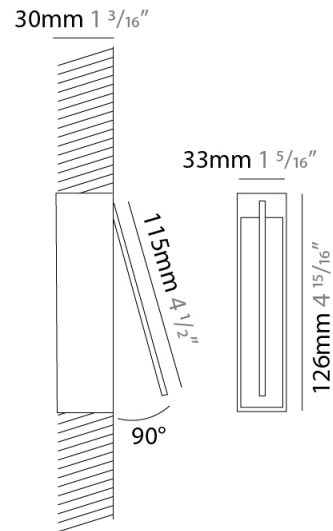

PROJECT
TYPE
SPECIFIER
QUANTITY
DATE

SPILLO 1 ROD RECESSED

D46003- -

base number   Color   Finish
Temperature   Options

1. To build a product code in our configurator select the specify button on the base model # product page
2. To build a manual product code on this datasheet choose from the options listed below in blue font and add the suffix to the base model #

GENERAL

Series: Spillo
Subseries: Spillo 1 Rod
Brand: Icone
Division: Design
Mounting Type: Recessed
Mounting Location: Wall
Subcategory: Ambient

PHYSICAL

Shape: Rectangle
Width (mm): 33
Width (in): 1 ⁵/₁₆
Height (mm): 126
Height (in): 4 ¹⁵/₁₆
Min. Recessing Depth (mm): 30
Min. Recessing Depth (in): 1 ³/₁₆
Light Distribution: Adjustable
Fixture Finish: WHI / BLK / CHR / BGD
Fixture Material: Brass

ELECTRICAL

Lamp Type: LED
Total Output Wattage (W): 1.32
Dimming: 0-10V Dimming
Driver Included: No
Driver Location: Remote
Driver Type: Constant Voltage - 120 / 277Vac
Driver Class: Class 2
Input Voltage (V): 120 - 277
Output Voltage (V): 12
Upon Request: (Not included, see components) 0-10Vdc dimming / 277Vac

LED

Color Temperature (°K): 2700 / 3000
Nominal Lumen (lm): 110
CRI: >90 CRI
Lamp Life (hrs): 50000

OPTICAL

Adjustability: Tilt 120°

RATINGS AND CERTIFICATIONS

Certified By: Certified for North American Standards
IP rating: IP20