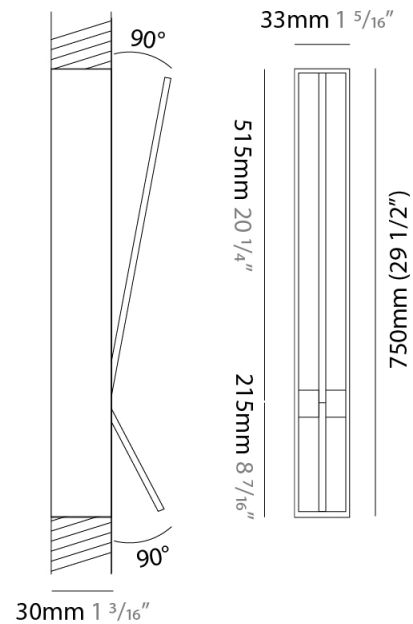

PROJECT
TYPE
SPECIFIER
QUANTITY
DATE

SPILLO 2 ROD RECESSED

D46026- -

base number   Color   Finish
Temperature   Options

1. To build a product code in our configurator select the specify button on the base model # product page
2. To build a manual product code on this datasheet choose from the options listed below in blue font and add the suffix to the base model #

GENERAL

Series: Spillo
Subseries: Spillo 2 Rod
Brand: Icone
Division: Design
Mounting Type: Recessed
Mounting Location: Wall
Subcategory: Ambient

PHYSICAL

Shape: Rectangle
Width (mm): 33
Width (in): 1 ⁵/₁₆
Height (mm): 750
Height (in): 29 ¹/₂
Min. Recessing Depth (mm): 30
Min. Recessing Depth (in): 1 ³/₁₆
Light Distribution: Adjustable
Fixture Finish: WHI / BLK / CHR / BGD
Fixture Material: Brass

ELECTRICAL

Lamp Type: LED
Total Output Wattage (W): 9.24
Dimming: 0-10V Dimming
Driver Included: No
Driver Location: Remote
Driver Type: Constant Voltage - 120Vac
Driver Class: Class 2
Input Voltage (V): 120 - 277
Output Voltage (V): 12
Upon Request: (Not included, see components) 0-10Vdc dimming / 277Vac

LED

Color Temperature (°K): 2700 / 3000
Nominal Lumen (lm): 770
CRI: >90 CRI
Lamp Life (hrs): 50000

OPTICAL

Adjustability: Tilt 90°

RATINGS AND CERTIFICATIONS

Certified By: Certified for North American Standards
IP rating: IP20