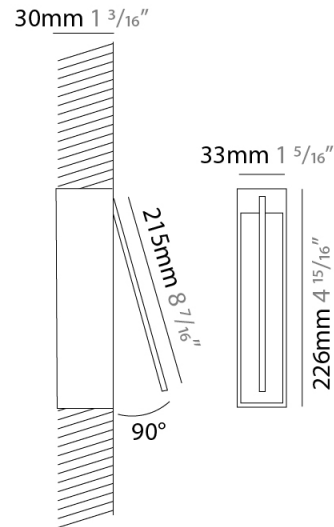

GENERAL

Series: Spillo
 Subseries: Spillo 1 Rod
 Brand: Icone
 Division: Design
 Mounting Type: Recessed
 Mounting Location: Wall
 Subcategory: Ambient

PHYSICAL

Shape: Rectangle
 Width (mm): 33
 Width (in): 1 ⁵/₁₆
 Height (mm): 126
 Height (in): 4 ¹⁵/₁₆
 Min. Recessing Depth (mm): 30
 Min. Recessing Depth (in): 1 ³/₁₆
 Light Distribution: Adjustable
 Fixture Finish: WHI / BLK / CHR / BGD
 Fixture Material: Brass

GENERAL

Series: Spillo
 Subseries: Spillo 1 Rod
 Brand: Icone
 Division: Design
 Mounting Type: Recessed
 Mounting Location: Wall
 Subcategory: Ambient

PHYSICAL

Shape: Rectangle
 Width (mm): 33
 Width (in): 1 ⁵/₁₆
 Height (mm): 226
 Height (in): 8 ⁷/₈
 Min. Recessing Depth (mm): 30
 Min. Recessing Depth (in): 1 ³/₁₆
 Light Distribution: Adjustable
[Fixture Finish: WHI / BLK / CHR / BGD](#)
 Fixture Material: Brass

LED

[Color Temperature \(°K\): 2700 / 3000](#)
 Nominal Lumen (lm): 220
 CRI: >90 CRI
 Lamp Life (hrs): 50000

OPTICAL

Adjustability: Tilt 120°

RATINGS AND CERTIFICATIONS

Certified By: Certified for North American Standards
 IP rating: IP20

GENERAL

Series: Spillo
 Subseries: Spillo 1 Rod
 Brand: Icone
 Division: Design
 Mounting Type: Recessed
 Mounting Location: Wall
 Subcategory: Ambient

PHYSICAL

Shape: Rectangle
 Width (mm): 33
 Width (in): 1 ⁵/₁₆
 Height (mm): 326
 Height (in): 12 ¹³/₁₆
 Min. Recessing Depth (mm): 30
 Min. Recessing Depth (in): 1 ³/₁₆
 Light Distribution: Adjustable
 Fixture Finish: WHI / BLK / CHR / BGD
 Fixture Material: Brass