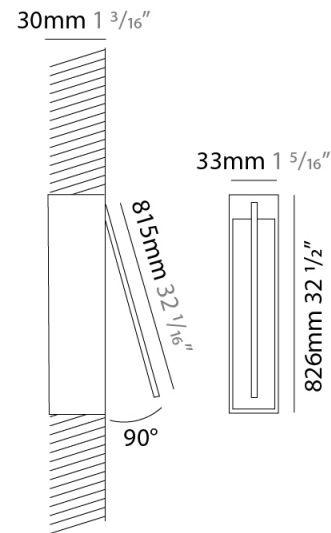

PROJECT	_____
TYPE	_____
SPECIFIER	_____
QUANTITY	_____
DATE	_____

SPILLO 1 ROD RECESSED

D46009- _____ - _____

base number   Color   Finish
_____   Temperature   Options

1. To build a product code in our configurator select the specify button on the base model # product page
2. To build a manual product code on this datasheet choose from the options listed below in blue font and add the suffix to the base model #

GENERAL

Series: Spillo
Subseries: Spillo 1 Rod
Brand: Icone
Division: Design
Mounting Type: Recessed
Mounting Location: Wall
Subcategory: Ambient

PHYSICAL

Shape: Rectangle
Width (mm): 33
Width (in): 1 ⁵/₁₆
Height (mm): 826
Height (in): 32 ¹/₂
Min. Recessing Depth (mm): 30
Min. Recessing Depth (in): 1 ³/₁₆
Light Distribution: Adjustable
Fixture Finish: WHI / BLK / CHR / BGD
Fixture Material: Brass

ELECTRICAL

Lamp Type: LED
Total Output Wattage (W): 10.56
Dimming: 0-10V Dimming
Driver Included: No
Driver Location: Remote
Driver Type: Constant Voltage - 120Vac
Driver Class: Class 2
Input Voltage (V): 120
Output Voltage (V): 12
Upon Request: (Not included, see components) 0-10Vdc dimming / 277Vac

LED

Color Temperature (°K): 2700 / 3000
Nominal Lumen (lm): 880
CRI: >90 CRI
Lamp Life (hrs): 50000

OPTICAL

Adjustability: Tilt 120°

RATINGS AND CERTIFICATIONS

Certified By: Certified for North American Standards
IP rating: IP20