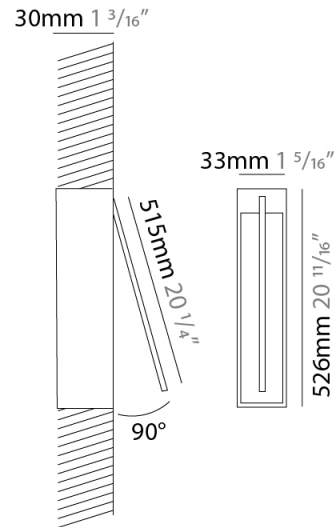

PROJECT	_____
TYPE	_____
SPECIFIER	_____
QUANTITY	_____
DATE	_____

SPILLO 1 ROD RECESSED

D46007- _____ - _____

base number   Color _____   Finish _____
Temperature   Options

1. To build a product code in our configurator select the specify button on the base model # product page
2. To build a manual product code on this datasheet choose from the options listed below in blue font and add the suffix to the base model #

GENERAL

Series: Spillo
Subseries: Spillo 1 Rod
Brand: Icone
Division: Design
Mounting Type: Recessed
Mounting Location: Wall
Subcategory: Ambient

PHYSICAL

Shape: Rectangle
Width (mm): 33
Width (in): 1 ⁵/₁₆
Height (mm): 526
Height (in): 20 ¹¹/₁₆
Min. Recessing Depth (mm): 30
Min. Recessing Depth (in): 1 ³/₁₆
Light Distribution: Adjustable
Fixture Finish: WHI / BLK / CHR / BGD
Fixture Material: Brass

ELECTRICAL

Lamp Type: LED
Total Output Wattage (W): 6.6
Dimming: 0-10V Dimming
Driver Included: No
Driver Location: Remote
Driver Type: Constant Voltage - 120 / 277Vac
Driver Class: Class 2
Input Voltage (V): 120 - 277
Output Voltage (V): 12
Upon Request: (Not included, see components) 0-10Vdc dimming / 277Vac

LED

Color Temperature (°K): 2700 / 3000
Nominal Lumen (lm): 550
CRI: >90 CRI
Lamp Life (hrs): 50000

OPTICAL

Adjustability: Tilt 120°

RATINGS AND CERTIFICATIONS

Certified By: Certified for North American Standards
IP rating: IP20