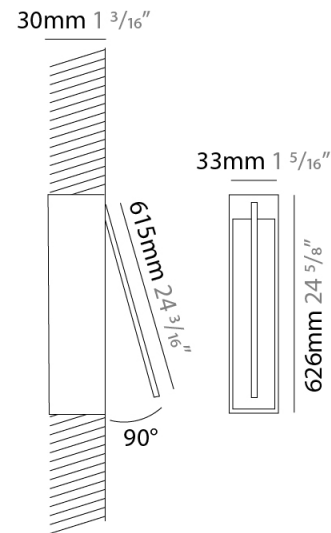

GENERAL

Series: Spillo
 Subseries: Spillo 1 Rod
 Brand: Icone
 Division: Design
 Mounting Type: Recessed
 Mounting Location: Wall
 Subcategory: Ambient

PHYSICAL

Shape: Rectangle
 Width (mm): 33
 Width (in): 1 ⁵/₁₆
 Height (mm): 126
 Height (in): 4 ¹⁵/₁₆
 Min. Recessing Depth (mm): 30
 Min. Recessing Depth (in): 1 ³/₁₆
 Light Distribution: Adjustable
 Fixture Finish: WHI / BLK / CHR / BGD
 Fixture Material: Brass

GENERAL

Series: Spillo
 Subseries: Spillo 1 Rod
 Brand: Icone
 Division: Design
 Mounting Type: Recessed
 Mounting Location: Wall
 Subcategory: Ambient

PHYSICAL

Shape: Rectangle
 Width (mm): 33
 Width (in): 1 ⁵/₁₆
 Height (mm): 226
 Height (in): 8 ⁷/₈
 Min. Recessing Depth (mm): 30
 Min. Recessing Depth (in): 1 ³/₁₆
 Light Distribution: Adjustable
[Fixture Finish: WHI / BLK / CHR / BGD](#)
 Fixture Material: Brass

GENERAL

Series: Spillo
 Subseries: Spillo 1 Rod
 Brand: Icone
 Division: Design
 Mounting Type: Recessed
 Mounting Location: Wall
 Subcategory: Ambient

PHYSICAL

Shape: Rectangle
 Width (mm): 33
 Width (in): 1 ⁵/₁₆
 Height (mm): 626
 Height (in): 24 ⁵/₈
 Min. Recessing Depth (mm): 30
 Min. Recessing Depth (in): 1 ³/₁₆
 Light Distribution: Adjustable
[Fixture Finish: WHI / BLK / CHR / BGD](#)
 Fixture Material: Brass

LED

[Color Temperature \(°K\): 2700 / 3000](#)
 Nominal Lumen (lm): 660
 CRI: >90 CRI
 Lamp Life (hrs): 50000

OPTICAL

Adjustability: Tilt 120°

RATINGS AND CERTIFICATIONS

Certified By: Certified for North American Standards
 IP rating: IP20