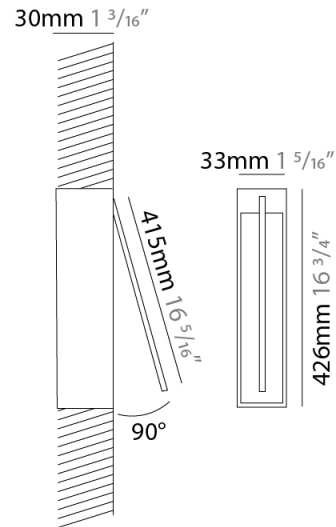

SPILLO 1 ROD RECESSED

D46006- -

base number
Color   Finish
Temperature   Options

1. To build a product code in our configurator select the specify button on the base model # product page
2. To build a manual product code on this datasheet choose from the options listed below in blue font and add the suffix to the base model #

GENERAL

Series: Spillo
Subseries: Spillo 1 Rod
Brand: Icone
Division: Design
Mounting Type: Recessed
Mounting Location: Wall
Subcategory: Ambient

PHYSICAL

Shape: Rectangle
Width (mm): 33
Width (in): 1 ⁵/₁₆
Height (mm): 426
Height (in): 16 ³/₄
Min. Recessing Depth (mm): 30
Min. Recessing Depth (in): 1 ³/₁₆
Light Distribution: Adjustable
Fixture Finish: WHI / BLK / CHR / BGD
Fixture Material: Brass

ELECTRICAL

Lamp Type: LED
Total Output Wattage (W): 4.8
Dimming: 0-10V Dimming
Driver Included: No
Driver Location: Remote
Driver Type: Constant Voltage - 120Vac
Driver Class: Class 2
Input Voltage (V): 120
Output Voltage (V): 12
Upon Request: (Not included, see components) 0-10Vdc dimming / 277Vac

LED

Color Temperature (°K): 2700 / 3000
Nominal Lumen (lm): 440
CRI: >90 CRI
Lamp Life (hrs): 50000

OPTICAL

Adjustability: Tilt 120°

RATINGS AND CERTIFICATIONS

Certified By: Certified for North American Standards
IP rating: IP20

PROJECT
TYPE
SPECIFIER
QUANTITY
DATE